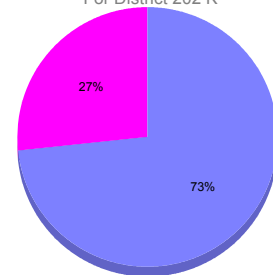

**Membership Results
2011-2012**

**Membership
2010-2011**

Month	Net Memb Goal	Actual New Memb	Actual Dropped Memb	Gain/Loss of Memb	Gain/ Loss of Memb
Oct/Nov/Dec	0	131	184	-53	-2
Totals	0	131	184	-53	-2

Membership Results 2011-2012

Goal, New, Dropped, Gain/Loss

Comparison of Membership Gain/Loss

Current Year Compared to the Previous Year

Gender Comparison 2010-2011

For District 202 K

Oct/Nov/Dec

■ Male ■ Female