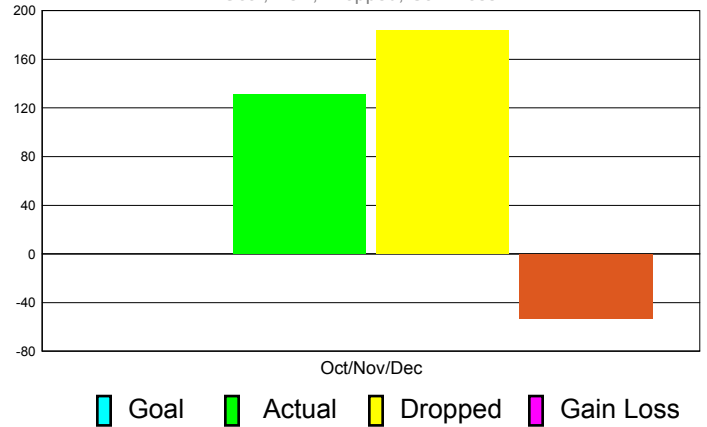

Membership Results 2011-2012

Goal, New, Dropped, Gain/Loss